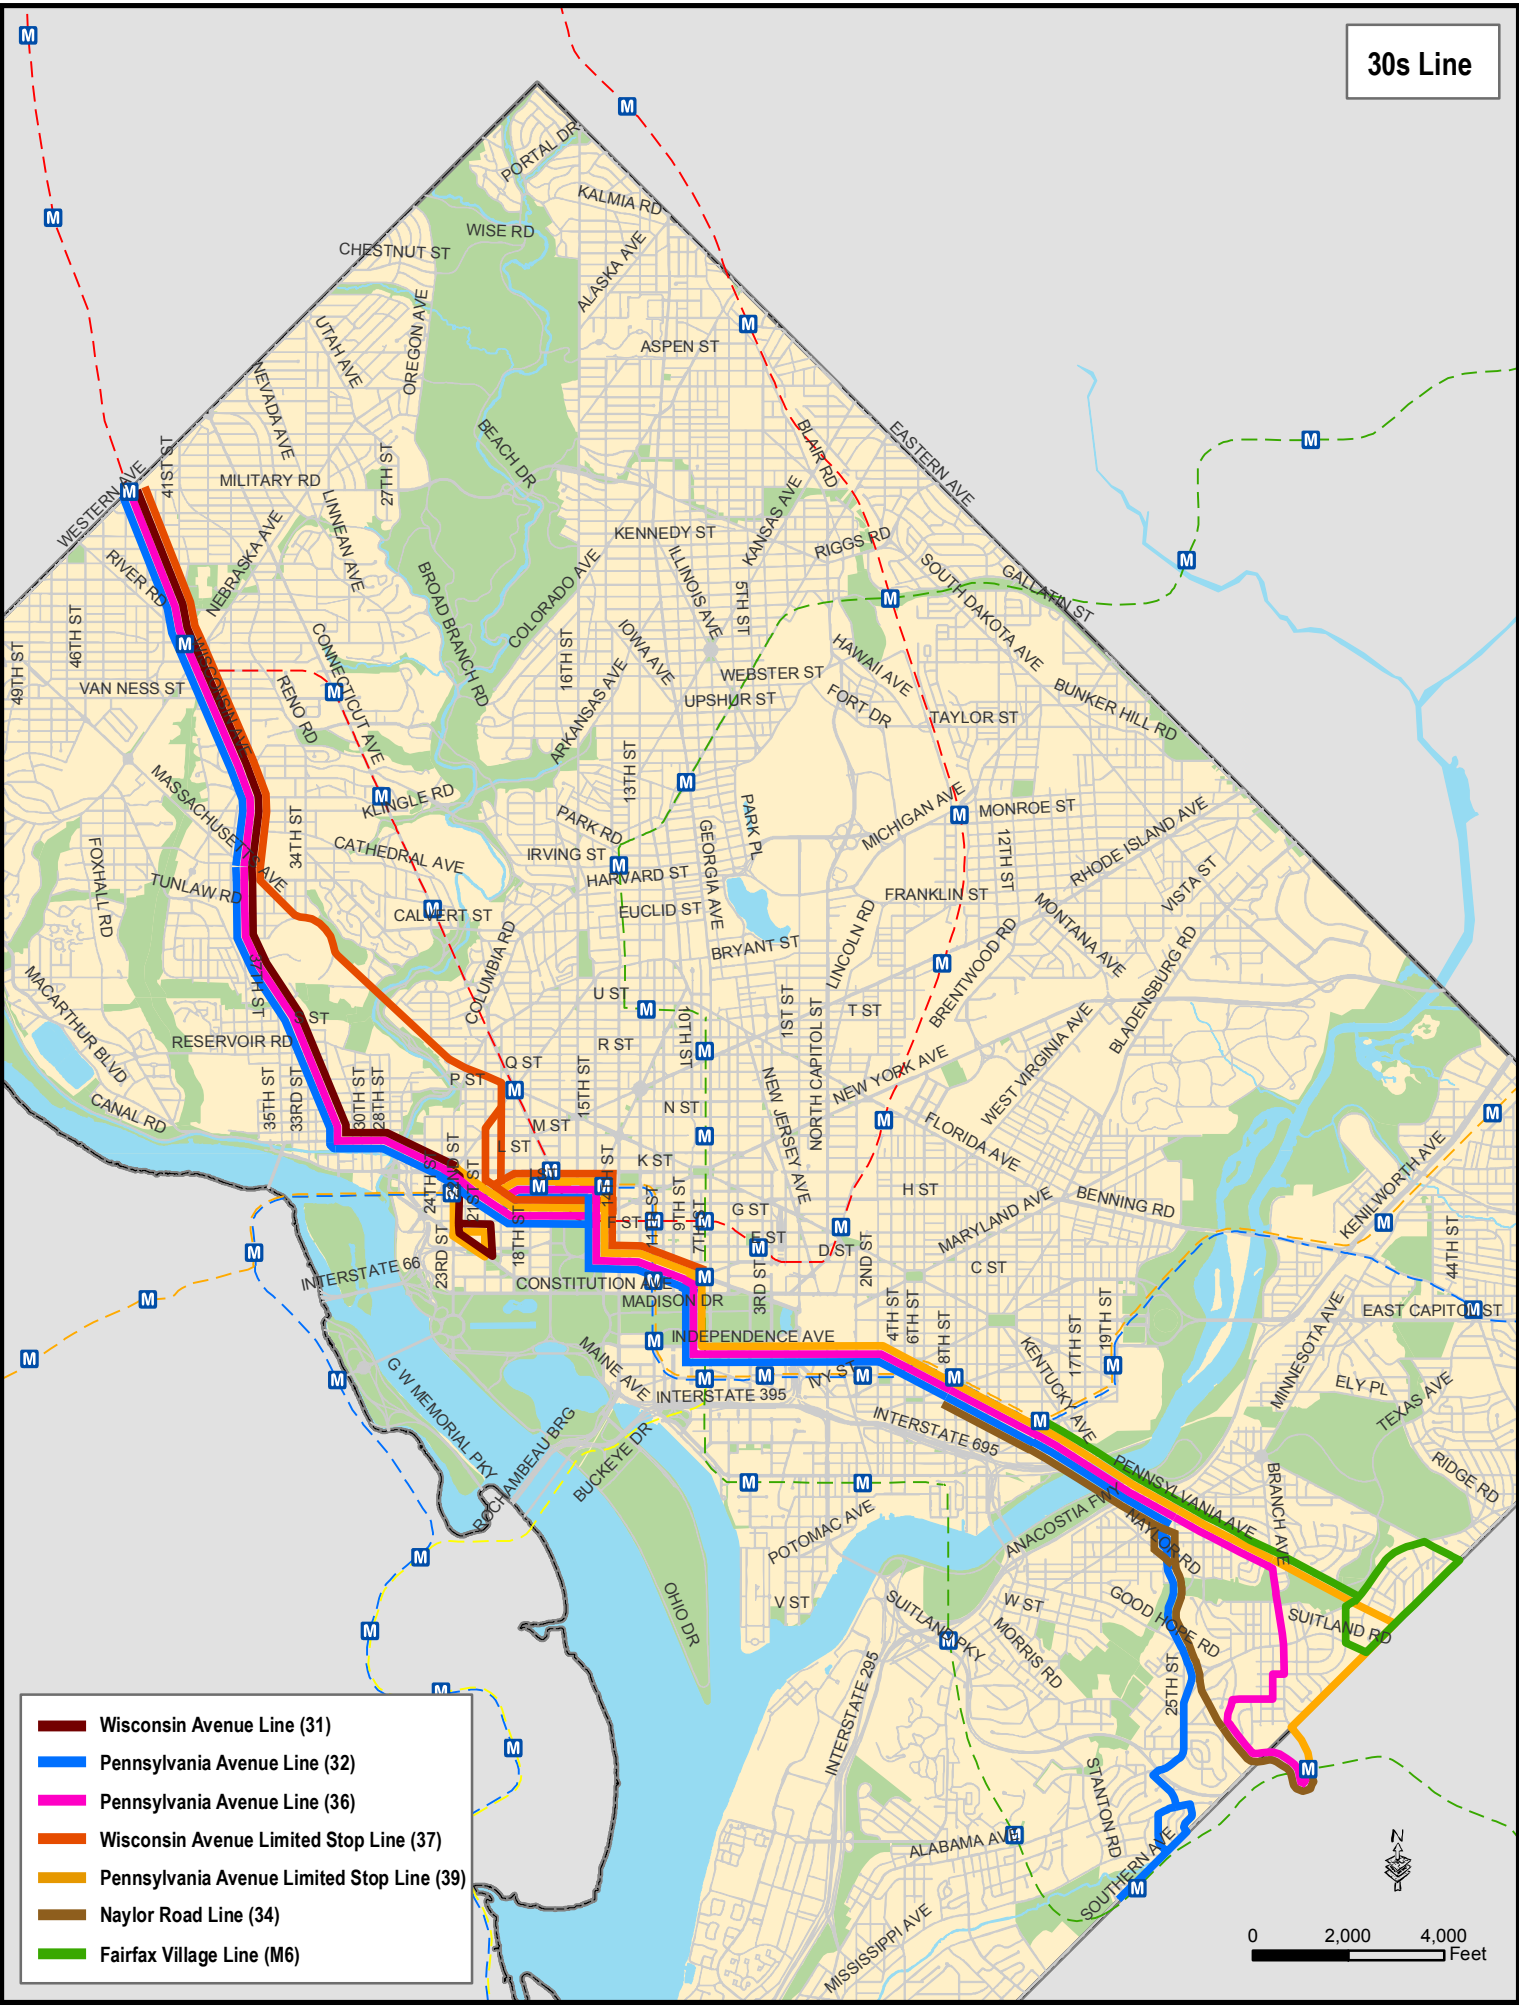

30s Line

- █ Wisconsin Avenue Line (31)
- █ Pennsylvania Avenue Line (32)
- █ Pennsylvania Avenue Line (36)
- █ Wisconsin Avenue Limited Stop Line (37)
- █ Pennsylvania Avenue Limited Stop Line (39)
- █ Naylor Road Line (34)
- █ Fairfax Village Line (M6)

0 2,000 4,000 Feet