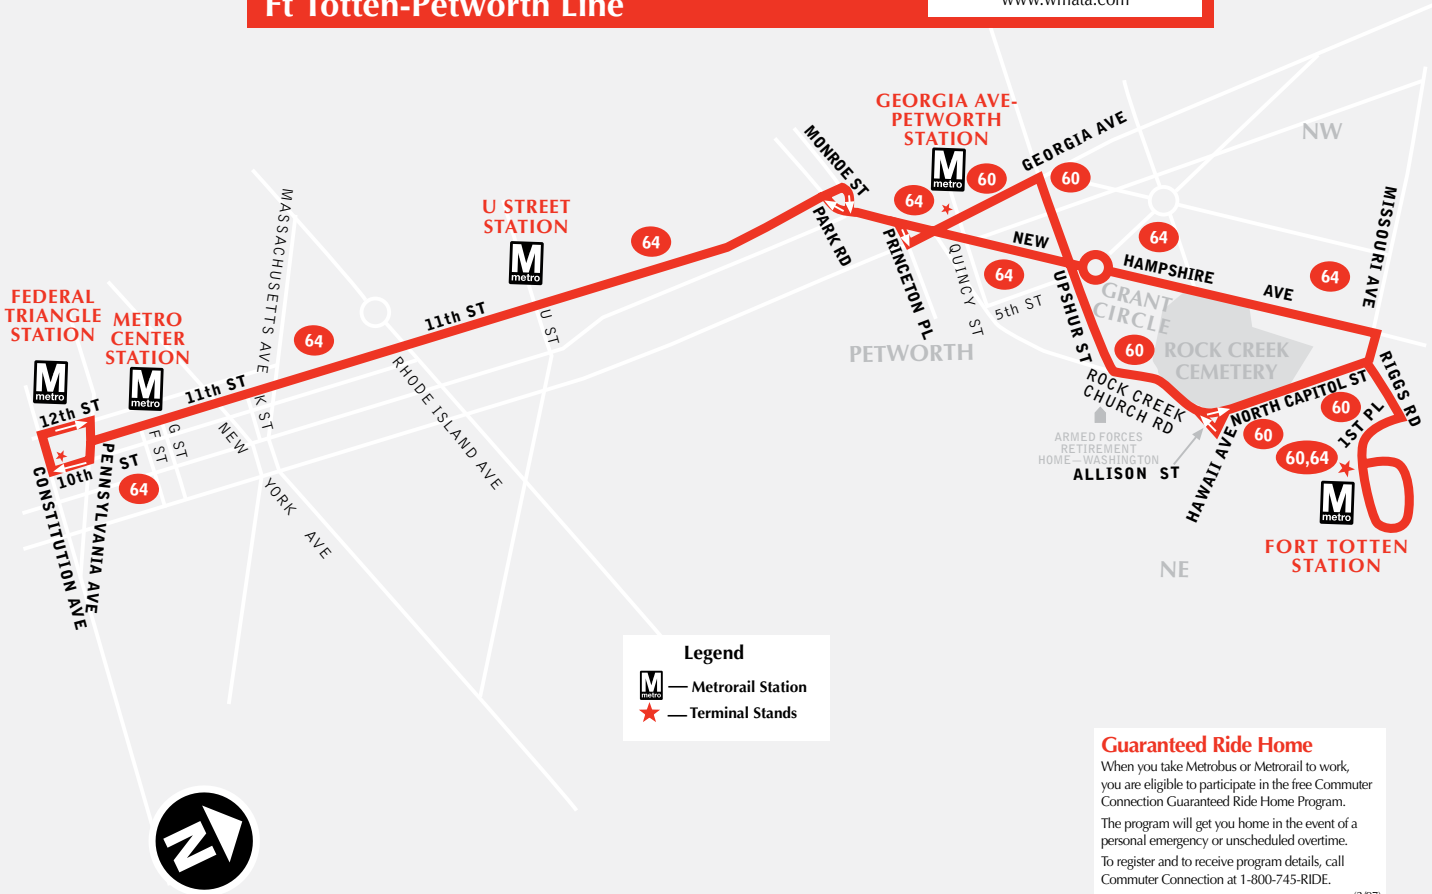

60,64

Ft Totten-Petworth Line

For route and schedule information
Call 202-637-7000
www.wmata.com

Guaranteed Ride Home
When you take Metrobus or Metrorail to work, you are eligible to participate in the free Commuter Connection Guaranteed Ride Home Program. The program will get you home in the event of a personal emergency or unscheduled overtime. To register and to receive program details, call Commuter Connection at 1-800-745-RIDE. (2/97)