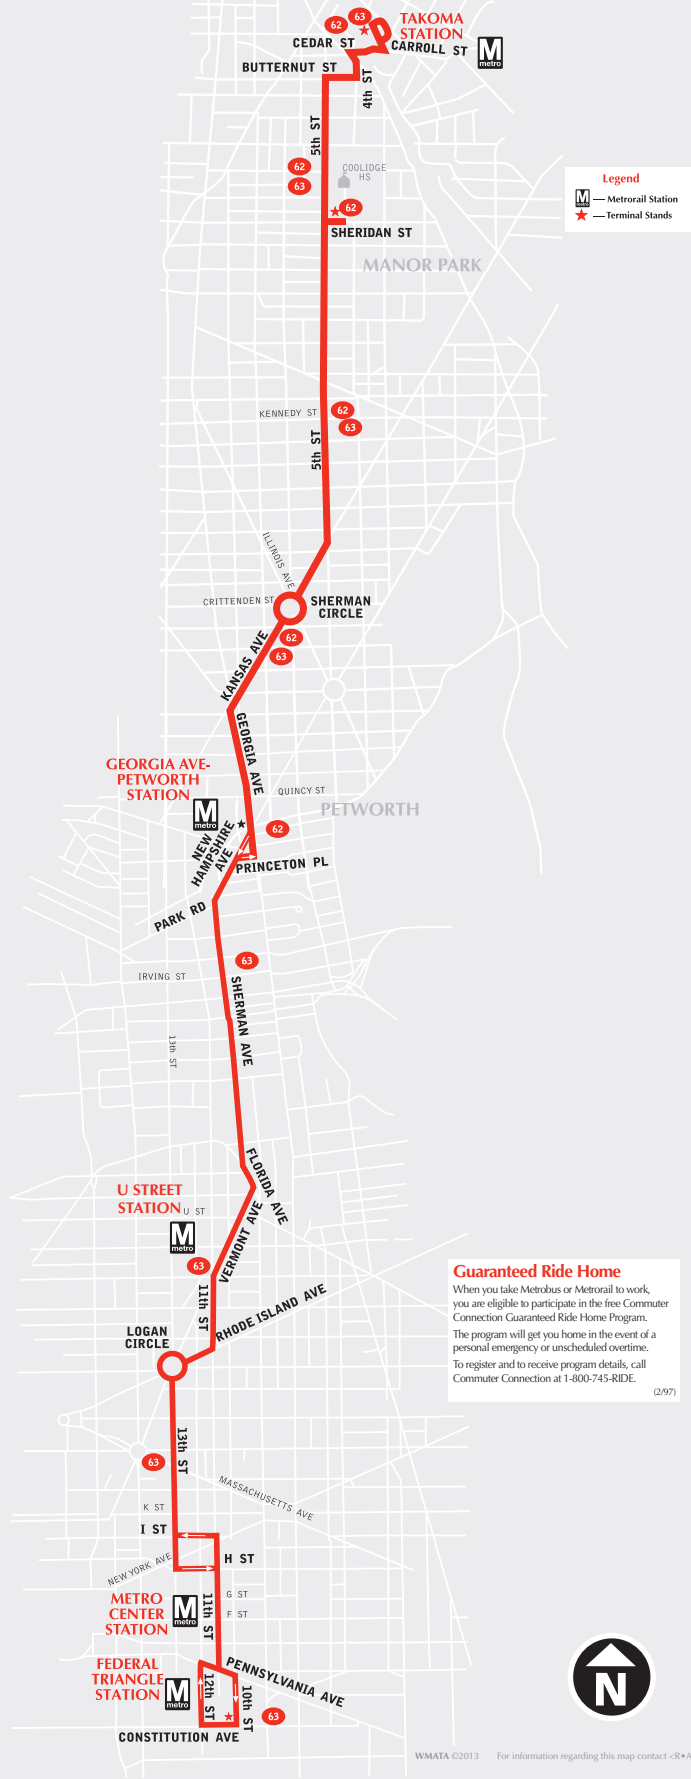

62,63 Takoma-Petworth Line

For route and schedule information
Call 202-637-7000
www.wmata.com

62-63

Takoma-Petworth Line

▶ Southbound to Federal Triangle and Georgia Ave-Petworth station

Monday thru Friday — Lunes a viernes

Route Number	Takoma M	Coolidge High School	Kennedy Sts. NW	5th & Crittenden St. NW	Sherman Circle & GIA AVE-PET-WORTH (U Street)	GEOR- U St. NW	Vermont Ave. & 13th & TRIANGLE	10th St. & Constitution Ave. NW (FEDERAL)
AM Service — Servicio matutino								
63	4:30	-	4:38	4:42	4:47	4:55	5:03	5:10
63	4:55	-	5:03	5:07	5:12	5:20	5:28	5:35
63	5:20	-	5:28	5:32	5:37	5:45	5:53	6:00
63	5:45	-	5:53	5:57	6:02	6:10	6:18	6:25
63	6:03	-	6:11	6:15	6:20	6:28	6:36	6:43
63	6:17	-	6:25	6:29	6:34	6:42	6:50	6:57
63	6:32	-	6:40	6:44	6:49	6:57	7:05	7:12
63	6:44	-	6:53	6:57	7:02	7:12	7:22	7:30
63	6:56	-	7:05	7:09	7:14	7:24	7:34	7:42
63	7:06	-	7:15	7:19	7:24	7:34	7:44	7:52
63	7:16	-	7:25	7:29	7:34	7:44	7:54	8:02
63	7:24	-	7:33	7:37	7:42	7:52	8:02	8:10
63	7:32	-	7:41	7:46	7:53	8:04	8:15	8:23
63	7:40	-	7:49	7:54	8:01	8:12	8:23	8:31
63	7:48	-	7:57	8:02	8:09	8:20	8:31	8:39
63	7:56	-	8:05	8:10	8:17	8:28	8:39	8:47
63	8:04	-	8:13	8:18	8:25	8:36	8:47	8:55
63	8:14	-	8:23	8:28	8:35	8:46	8:57	9:05
63	8:26	-	8:35	8:40	8:47	8:58	9:09	9:17
63	8:40	-	8:49	8:54	9:01	9:12	9:23	9:31
63	8:55	-	9:04	9:09	9:16	9:27	9:38	9:46
62	9:10	-	9:17	9:22	9:28	-	-	-
62	9:25	-	9:32	9:37	9:43	-	-	-
62	9:40	-	9:47	9:52	9:58	-	-	-
62	9:55	-	10:02	10:07	10:13	-	-	-
62	10:10	-	10:17	10:22	10:28	-	-	-
62	10:25	-	10:32	10:37	10:43	-	-	-
62	10:40	-	10:47	10:52	10:58	-	-	-
62	10:55	-	11:02	11:07	11:13	-	-	-
62	11:10	-	11:17	11:22	11:28	-	-	-
62	11:25	-	11:32	11:37	11:43	-	-	-
62	11:40	-	11:47	11:52	11:58	-	-	-
62	11:55	-	12:02	12:07	12:13	-	-	-

▶ Southbound to Federal Triangle and Georgia Ave-Petworth station

Monday thru Friday — Lunes a viernes

Route Number	Takoma M	Coolidge High School	Kennedy Sts. NW	5th & Crittenden St. NW	GEOR- U St. NW	Vermont Ave. & 13th & TRIANGLE	10th St. & Constitution Ave. NW (FEDERAL)
PM Service — Servicio vespertino							
62	12:10	-	12:17	12:22	12:28	-	-
62	12:25	-	12:32	12:37	12:43	-	-
62	12:40	-	12:47	12:52	12:58	-	-
62	12:55	-	1:02	1:07	1:13	-	-
62	1:10	-	1:17	1:22	1:28	-	-
62	1:25	-	1:32	1:37	1:43	-	-
62	1:40	-	1:47	1:52	1:58	-	-
62	1:55	-	2:02	2:07	2:13	-	-
62	2:10	-	2:17	2:22	2:28	-	-
62	2:25	-	2:32	2:37	2:43	-	-
62	2:40	-	2:47	2:52	2:58	-	-
62	2:53	-	3:00	3:05	3:11	-	-
63	3:12	-	3:21	3:25	3:30	3:39	3:48 3:59
63	3:28	-	3:37	3:41	3:46	3:55	4:04 4:15
62	-	● 3:40	3:44	3:49	3:56	-	-
63	3:40	-	3:49	3:53	3:58	4:07	4:16 4:27
63	3:52	-	4:01	4:05	4:10	4:19	4:28 4:39
63	4:02	-	4:11	4:15	4:20	4:29	4:38 4:49
63	4:16	-	4:25	4:29	4:34	4:43	4:52 5:03
63	4:30	-	4:39	4:43	4:48	4:57	5:06 5:17
63	4:40	-	4:49	4:53	4:58	5:07	5:16 5:27
63	4:50	-	4:59	5:03	5:08	5:17	5:26 5:37
63	5:02	-	5:11	5:15	5:20	5:29	5:38 5:49
63	5:14	-	5:23	5:27	5:32	5:41	5:50 6:01
63	5:26	-	5:35	5:39	5:44	5:53	6:02 6:13
63	5:40	-	5:49	5:53	5:58	6:07	6:16 6:27
62	5:52	-	6:01	6:06	6:13	-	-
62	6:04	-	6:13	6:18	6:25	-	-
62	6:16	-	6:25	6:30	6:37	-	-
62	6:33	-	6:42	6:46	6:51	-	-
62	6:44	-	6:53	6:57	7:02	-	-
62	6:58	-	7:07	7:11	7:16	-	-
62	7:14	-	7:23	7:27	7:32	-	-
62	7:30	-	7:39	7:43	7:48	-	-
62	7:46	-	7:55	7:59	8:04	-	-
62	8:06	-	8:15	8:19	8:24	-	-
62	8:29	-	8:36	8:41	8:45	-	-
62	8:50	-	8:57	9:02	9:06	-	-
62	9:10	-	9:17	9:22	9:26	-	-
62	9:30	-	9:37	9:42	9:46	-	-
62	9:50	-	9:57	10:02	10:06	-	-
62	10:10	-	10:17	10:22	10:26	-	-
62	10:30	-	10:38	10:42	10:46	-	-
62	10:50	-	10:58	11:02	11:06	-	-
62	11:10	-	11:18	11:22	11:26	-	-
62	11:30	-	11:38	11:42	11:46	-	-
62	11:50	-	11:58	12:02	12:06	-	-
After Midnight Service — Servicio después de la medianoche							
62	12:10	-	12:18	12:22	12:26	-	-
62	12:30	-	12:38	12:42	12:46	-	-
62	12:50	-	12:58	1:02	1:06	-	-
○ 62	1:10	-	1:18	1:22	1:26	-	-
○ 62	1:45	-	1:53	1:57	2:01	-	-

○ — Trip operates Friday only.

Los autobuses funcionan solamente el viernes.