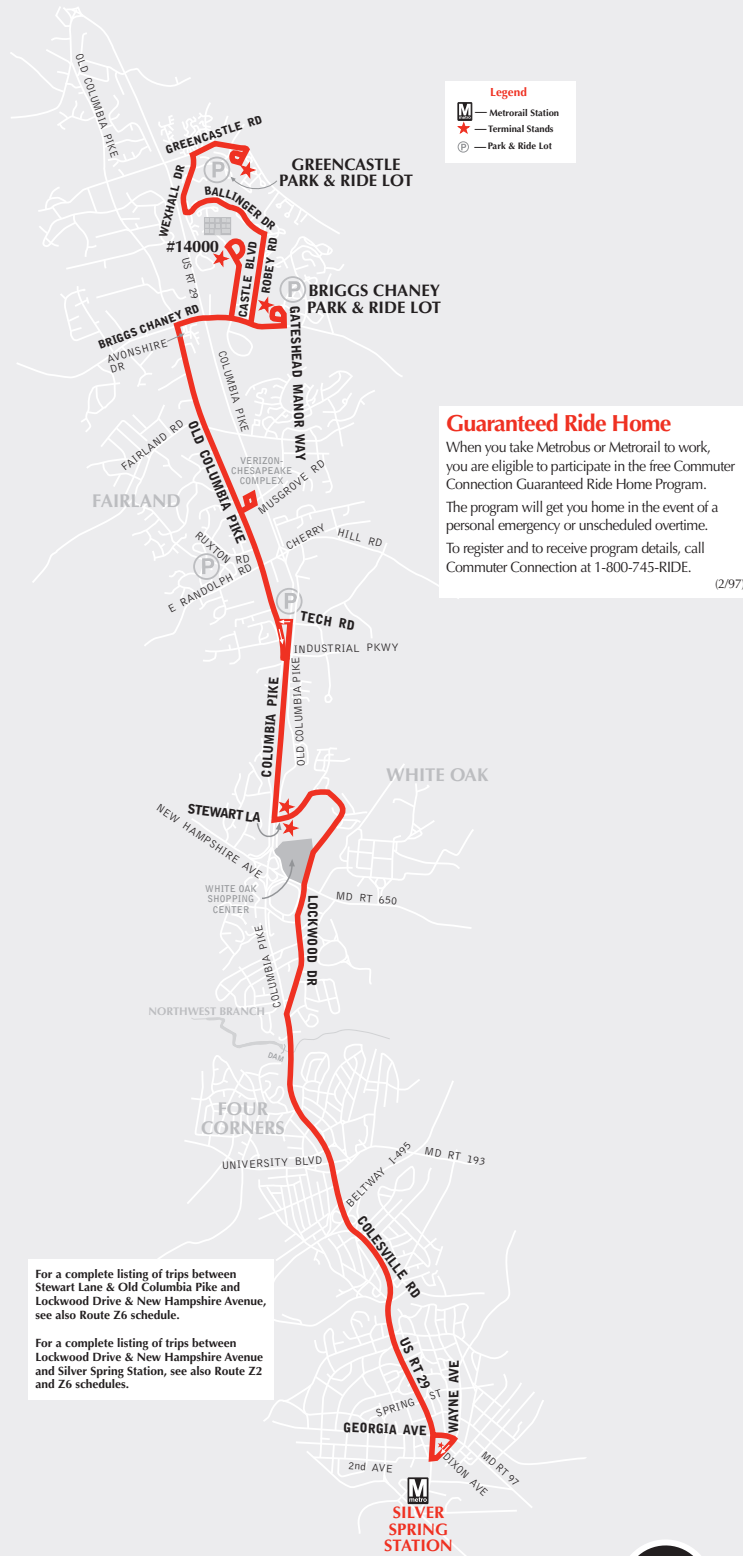

Z8 Fairland Line

For route and schedule information

Call 202-637-7000
www.wmata.com